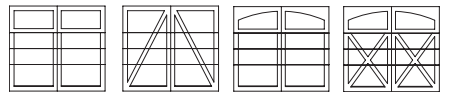

More configurations available. Ask your dealer for details.

ACCORDION

The three-segment may look like it accords to the side, but horizontal section breaks allow the door to open upward. Half bucks add character to the design, while the arch top satisfies architectural styles that dictate a curved top appearance.