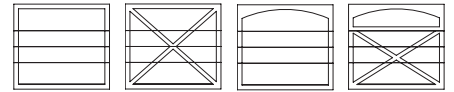

More configurations available. Ask your dealer for details.

SWING-OUT

The classic split-look is reminiscent of swing out doors from turn-of-the-century carriage houses, country homes and cottages. Decorative bucks and windows add variety to the design, while accenting with optional wrought iron handles and hinges complete the look.