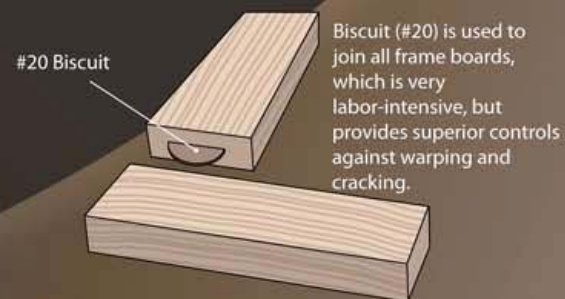

*Arbor Shore*<sup>™</sup>  
C O L L E C T I O N

[www.RAYNOR.COM](http://www.RAYNOR.COM)

**RAYNOR**<sup>®</sup>

ArborShore, Bi-Fold, 2 over 2

ArborShore Collection garage doors feature the very best in wood garage door construction, utilizing vertical grain lumber, fully matured Alaskan Western Red Cedar, and uniform wood-tone consistency -- all with lead times as short as two weeks. No other manufacturer can deliver this level of quality like Raynor can.

ArborShore offers a wide variety of options in both Swing-Out and Bi-Fold designs, as well as several hardware and glass options to choose from.

Biscuit (#20) is used to join all frame boards, which is very labor-intensive, but provides superior controls against warping and cracking.