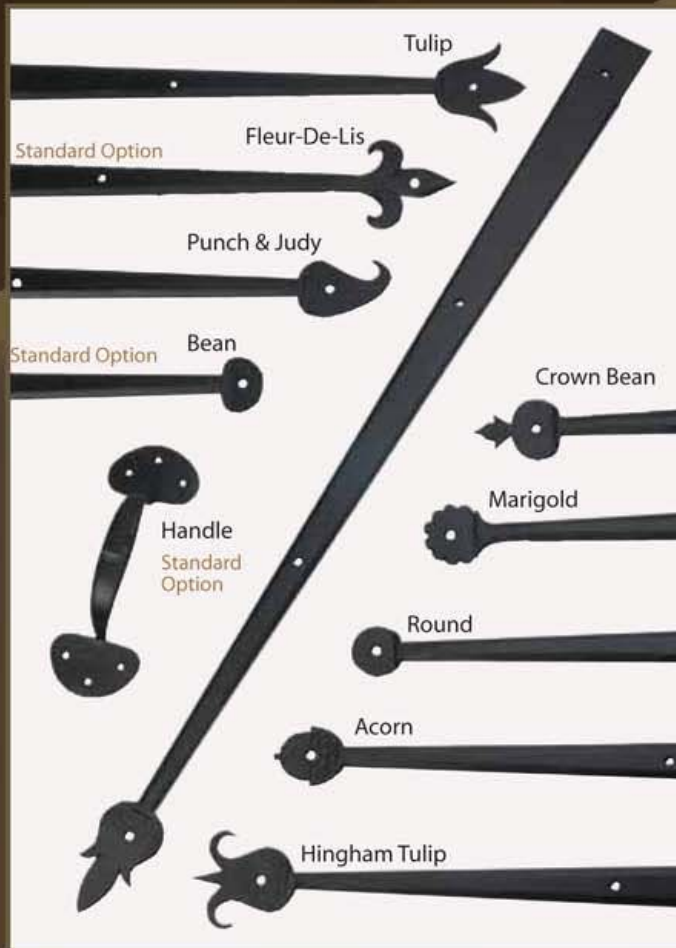

## Additional Track Options

White

Antique

Black

All Designs Available with White, Antique Copper, or Black track and hardware. Galvanized track comes standard with all orders.

## Decorative Hardware Options