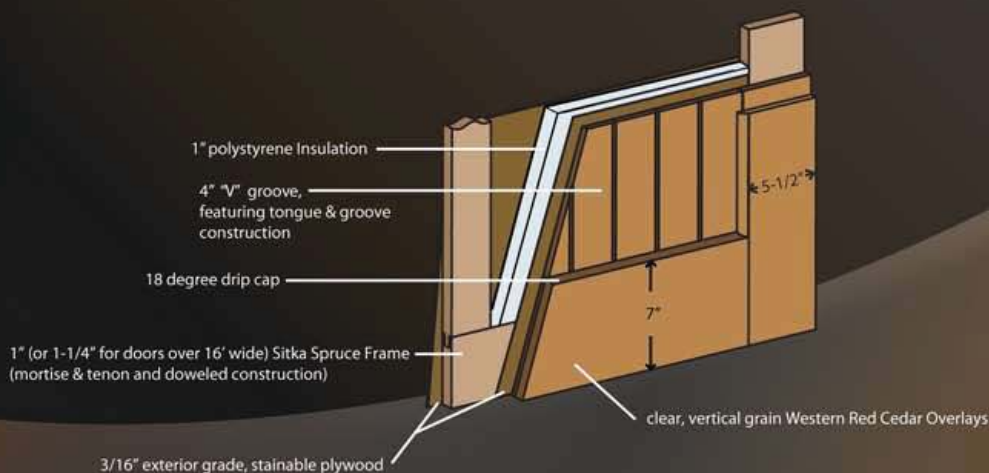

Biscuit (#20) is used to join all frame boards, which is very labor-intensive, but provides superior controls against warping and cracking.

ArborShore™
COLLECTION